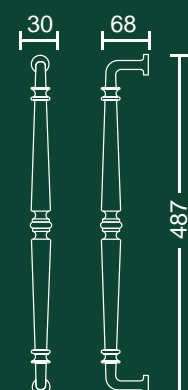

Archer

Front view Side view

■ 3151B
645mm
back to back set only

also available
■ 3150B
450mm
back to back set only

Luna

Front view Side view

■ 3155B
220mm
back to back set only

■ 3126AC 420mm
■ 3126AB 420mm
■ 3126G 420mm

Czar Black

■ 3144B
755mm

Front view Side view

Granada

■ 3146B
487mm

Front view Side view

Granada on Plate

■ 3147B
380mm

Front view Side view

■ 3153B
240mm
back to back set only

Dais

Front view Side view

woodworkers lever handles

SILVER LEVER HANDLES

■ 830S
heritage lever
on plate passage

■ 829S
heritage lever
on plate euro