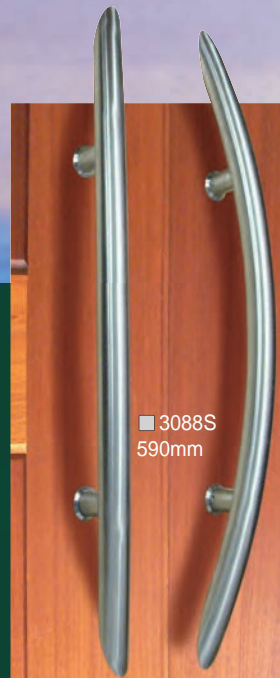

Domino

Front view Side view

■ 3034S 450mm

■ 3035S 600mm

silver is uniquely contemporary...

■ 3021S 410mm back to back set only

■ 3022S 560mm back to back set only

Front view Side view

Cirque

■ 3088S 590mm

Front view Side view

Offset Nova

□ 3019S 600mm back to back set only

Cavus handles only available in 316 marine grade SS

Front view Side view

Cavus