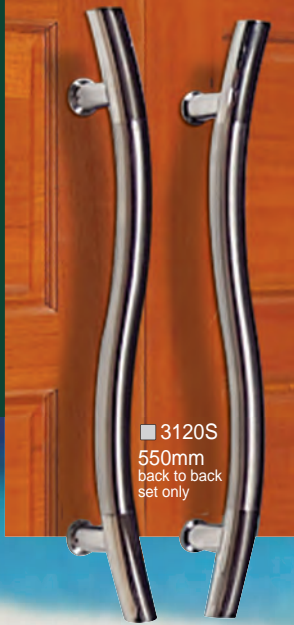

■ 3010S
600mm
back to back
set only
while
stocks
last

■ 3010S
600mm
back to back
set only
while stocks last

Timber Neo

Carillion

Timber Carillion

Swerve II

■ 3120S
550mm
back to back
set only

Front view
Side view