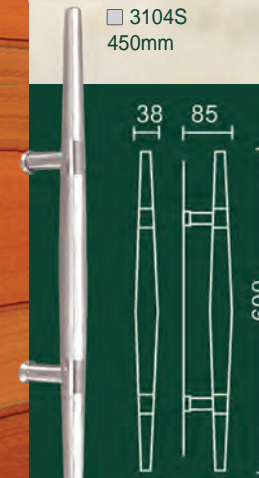

□ 3104S
450mm