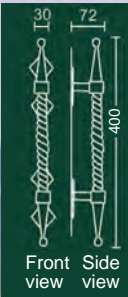

■ 3091B
400mm
white stocks
last