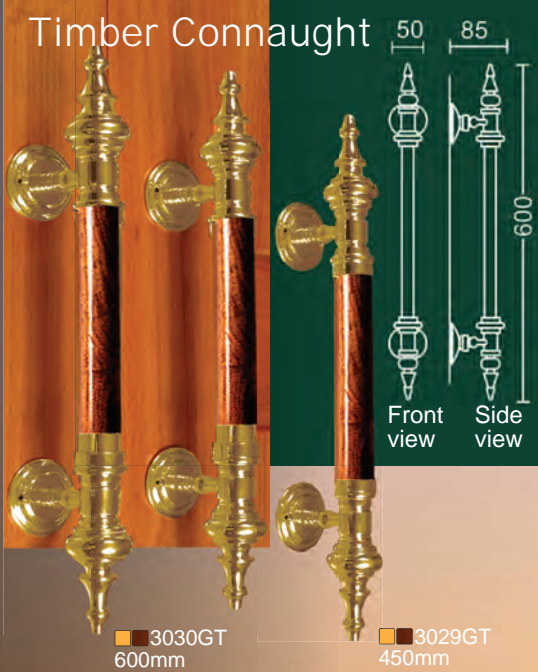

domed

convex

■ 3131TS
timber carillon

■ 3134T
full square grip

■ 3132T
full round grip

■ 3130TS
half round
grip

■ 3135T
D pull grip

■ 3128TS
full height
pole + caps

■ 3129T
full height
block grip

■ 3127T
full height
long grip

■ 3091BT
timber rope

Got ideas?
We can make almost any
timber handle design

Woodworkers custom manufacture timber handles to achieve various architectural effects in red cedar, rosewood, Vic. Ash or other woods on request using computer controlled CNC machining. Custom handles are fabricated for each specific application and can be moulded to an infinite variety of design options. POA

■ 3133TO
Timber Helio
Oak

pivot door
with
custom
timber
handle

GOLD HANDLES

Timber Connaught

Amman

Koji

Sizzle

Woodworkers PVD gold pull handles have a stainless steel core finished in the most durable of all finishes with a lifetime warranty not to tarnish

see our roller locks selection suitable for use with presentation pull handles.

gold emanates prestige

COPPER + PATINA HANDLES

■ 3006C/L
540mm
left handed
back to back
set only

PVD
Copper
Finish

■ 3006C/R
540mm
right handed
back to back
set only