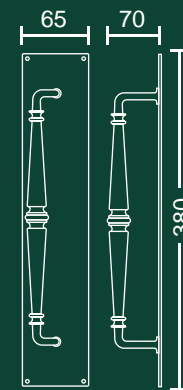

Czar Black

■ 3144B
755mm

Front view Side view

Granada

■ 3146B
487mm

Front view Side view

Granada on Plate

■ 3147B
380mm