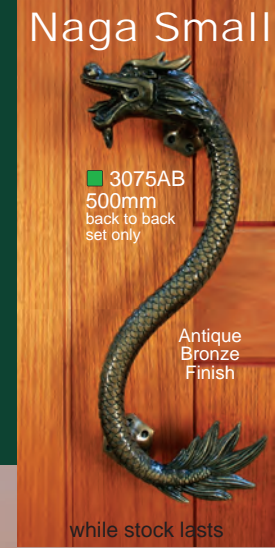

■ 3075AB
500mm
back to back
set only

Antique
Bronze
Finish

while stock lasts