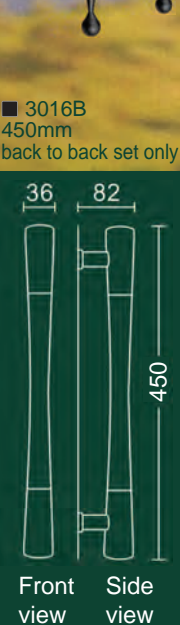

■ 3016B
450mm
back to back set only