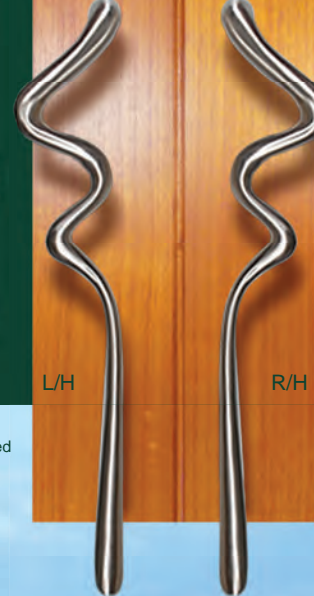

□ 3080S
600mm

also available
□ 3083S
1000mm
back to back
set only

also available in
316 marine grade SS
□ 3079S 300mm
□ 3082S 600mm

■ 3077S
300mm

Neo

Olympus

■ 3090S
530mm

see our roller locks selection
suitable for use with
presentation pull handles.

Amman

■ 3002S/R
520mm right handed
■ 3002S/L
520mm left handed

□ 3001S/R
315mm right handed
□ 3001S/L
315mm left handed

Aqua Jazz

□ 3006S/R
540mm right handed
back to back set only
□ 3006S/L
540mm left handed
back to back set only