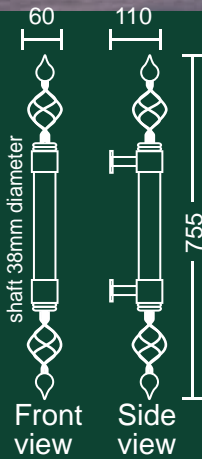

Front view
Side view