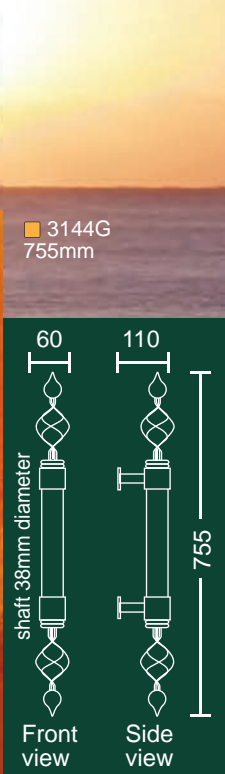

Woodworkers PVD gold pull handles have a stainless steel core finished in the most durable of all finishes with a lifetime warranty not to tarnish

see our roller locks selection suitable for use with presentation pull handles.

gold emanates prestige