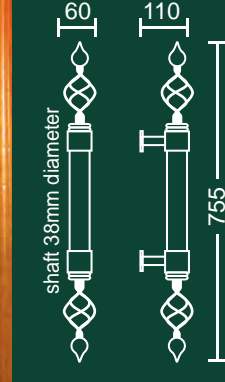

Front view
Side view

■ 3106S
600mm

Skittle

□ 3104S
450mm

Front view
Side view

□ 3144S
755mm

Czar Silver

Front view
Side view