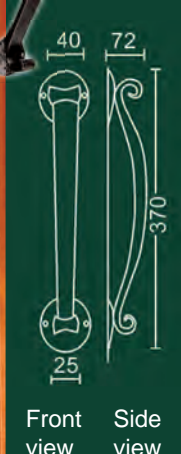

detail of BAYOU coil grip

Black Cavus

■ 3016B
450mm
back to back set only

■ 3008B
400mm

also available
■ 3007B
300mm

Vine

■ 3008B
400mm

also available
■ 3007B
300mm

Bangalow

■ 3071B
370mm

■ 3070B
260mm

Ironbridge

Bayou

■ 3126B
420mm

mat black

Bayou