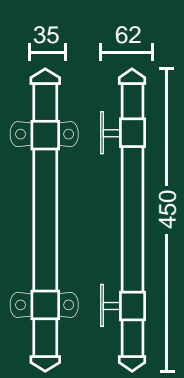

Granada on Plate

Front view
Side view

■ 3147S
380mm

see our roller locks selection
suitable for use with
presentation pull handles.

□ 3108SXB
600mm
back to back
set only

□ 3108SXRe
600mm
back to back
set only

detail of BAYOU coil grip

Black Cavus

■ 3016B
450mm
back to back set only

■ 3008B
400mm

also available
■ 3007B
300mm

Vine

■ 3008B
400mm

also available
■ 3007B
300mm

Bangalow

■ 3071B
370mm

■ 3070B
260mm

Ironbridge

Bayou

■ 3126B
420mm

mat black

Bayou

Front view Side view

Finesse

Front view Side view

■ 3036B
600mm
back to back set only
adjustable

Black Neo

Front view Side view

■ 3080B
600mm
back to back set only

also available
■ 3084B
1200mm
back to back set only