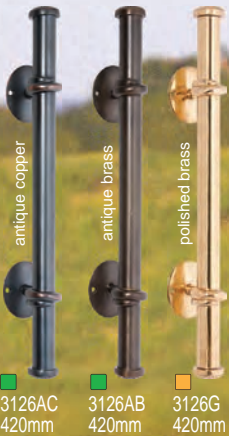

Archer

Front view Side view

■ 3151B
645mm
back to back set only

also available
■ 3150B
450mm
back to back set only

Luna

Front view Side view

■ 3155B
220mm
back to back set only

■ 3126AC 420mm
■ 3126AB 420mm
■ 3126G 420mm