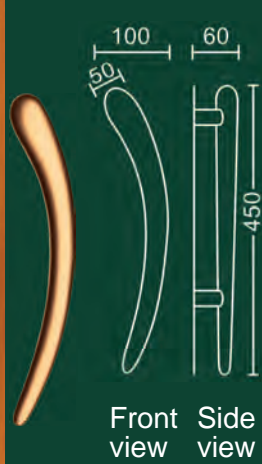

Front view
Side view