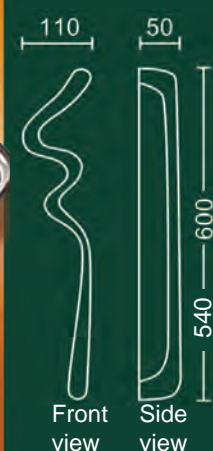

Amman

■ 3002S/R
520mm right handed
■ 3002S/L
520mm left handed

□ 3001S/R
315mm right handed
□ 3001S/L
315mm left handed

Aqua Jazz

□ 3006S/R
540mm right handed
back to back set only
□ 3006S/L
540mm left handed
back to back set only