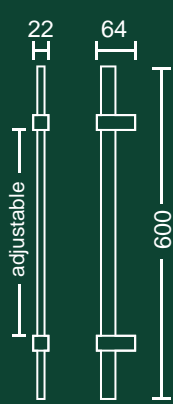

Granada on Plate

Front view
Side view

■ 3147S
380mm

see our roller locks selection
suitable for use with
presentation pull handles.

□ 3108SXB
600mm
back to back
set only

□ 3108SXRe
600mm
back to back
set only

Bangalow

■ 3071B
370mm

■ 3070B
260mm

Ironbridge

Bayou

■ 3126B
420mm

mat black

Bayou

Front view Side view

Finesse

Front view Side view

■ 3036B
600mm
back to back set only
adjustable

Black Neo

Front view Side view

■ 3080B
600mm
back to back set only

also available
■ 3084B
1200mm
back to back set only