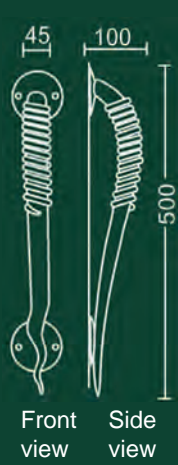

Antique
Bronze
Finish

Front view
Side view

see our roller locks selection
suitable for use with
presentation pull handles.

BLACK HANDLES

Black Helio

■ 3042B
600mm
back to back set only

Triffid

see our roller locks selection suitable for use with presentation pull handles.