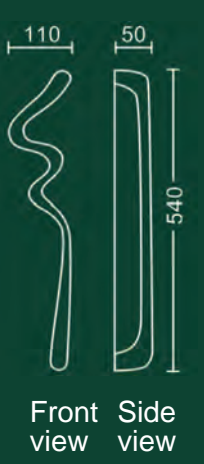

see our roller locks selection suitable for use with presentation pull handles.

gold emanates prestige

COPPER + PATINA HANDLES

■ 3006C/L
540mm
left handed
back to back
set only

PVD
Copper
Finish

■ 3006C/R
540mm
right handed
back to back
set only