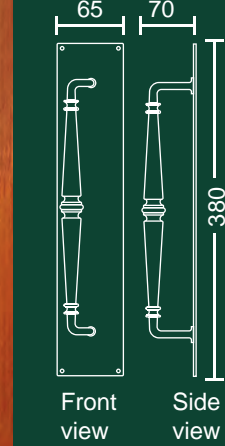

Granada on Plate

Front view
Side view

■ 3147S
380mm

see our roller locks selection
suitable for use with
presentation pull handles.

□ 3108SXB
600mm
back to back
set only

□ 3108SXRe
600mm
back to back
set only