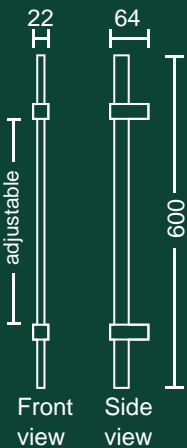

Granada on Plate

Front view
Side view

■ 3147S
380mm

see our roller locks selection
suitable for use with
presentation pull handles.

□ 3108SXB
600mm
back to back
set only

□ 3108SXRe
600mm
back to back
set only

Front view
Side view

■ 3106S
600mm

Skittle

□ 3104S
450mm

Front view
Side view

□ 3144S
755mm

Czar Silver

Front view
Side view

Finesse

■ 3036S
600mm
back to back set only
adjustable

Sizzle

■ 3102S/L
545mm

■ 3102S/R
545mm

□ 3151S
645mm (width 40mm)
back to back set only
also available
□ 3150S
450mm (width 30mm)
back to back set only