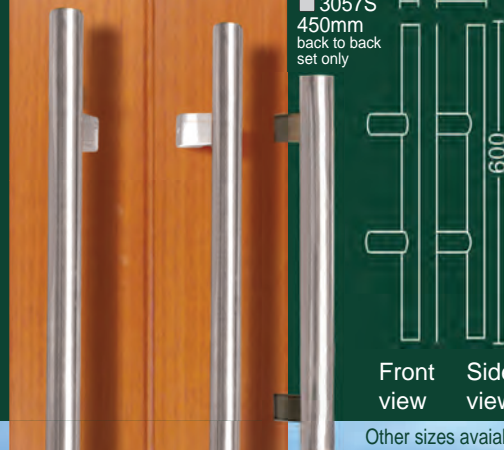

■ 3023S 1200mm back to back set only

Helio

Front view Side view

■ 3037S 300mm

■ 3042S 600mm

Offset Helio

Front view Side view

■ 3057S 450mm back to back set only