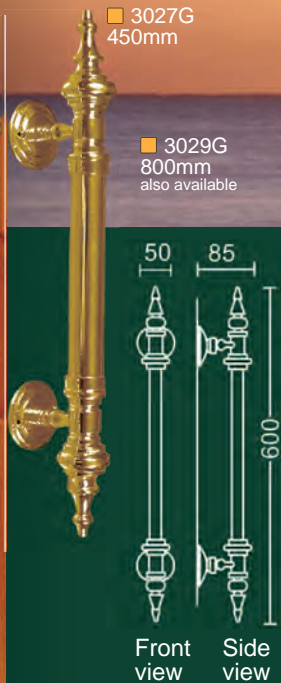

■ 3133TO
Timber Helio
Oak

pivot door
with
custom
timber
handle

GOLD HANDLES

Timber Connaught

Amman

Koji

Sizzle

Woodworkers PVD gold pull handles have a stainless steel core finished in the most durable of all finishes with a lifetime warranty not to tarnish

see our roller locks selection suitable for use with presentation pull handles.

gold emanates prestige

COPPER + PATINA HANDLES

■ 3006C/L
540mm
left handed
back to back
set only

PVD
Copper
Finish

■ 3006C/R
540mm
right handed
back to back
set only