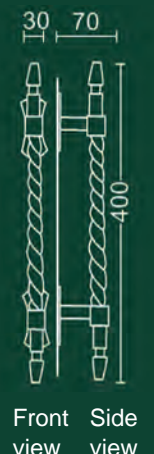

detail of BAYOU coil grip

Black Cavus

■ 3016B
450mm
back to back set only

■ 3008B
400mm

also available
■ 3007B
300mm

Vine

■ 3008B
400mm

also available
■ 3007B
300mm

Bangalow

■ 3071B
370mm

■ 3070B
260mm

Ironbridge

Bayou

■ 3126B
420mm

mat black

Bayou