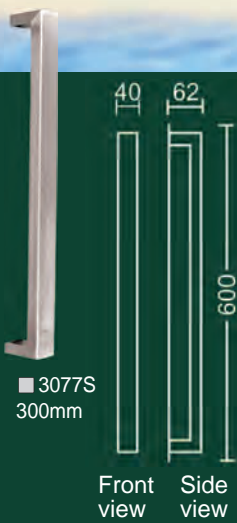

■ 3099S
600mm
back to back
set only

also available in
304 Stainless steel
while stocks last
□ 3096S 450mm

□ 3097S
450mm
back to back
set only

316 marine
grade SS

□ 3080S
600mm

also available
□ 3083S
1000mm
back to back
set only

also available in
316 marine grade SS
□ 3079S 300mm
□ 3082S 600mm

■ 3077S
300mm

Neo

Olympus