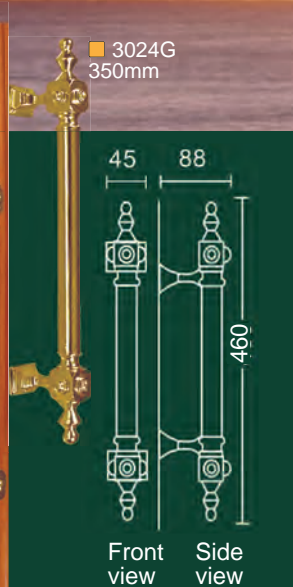

see our roller locks selection suitable for use with presentation pull handles.

gold emanates prestige

COPPER + PATINA HANDLES

■ 3006C/L
540mm
left handed
back to back
set only

PVD
Copper
Finish

■ 3006C/R
540mm
right handed
back to back
set only