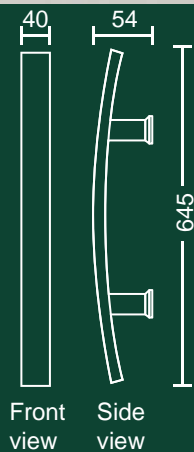

Finesse

■ 3036S
600mm
back to back set only
adjustable

Sizzle

■ 3102S/L
545mm

■ 3102S/R
545mm

□ 3151S
645mm (width 40mm)
back to back set only
also available
□ 3150S
450mm (width 30mm)
back to back set only