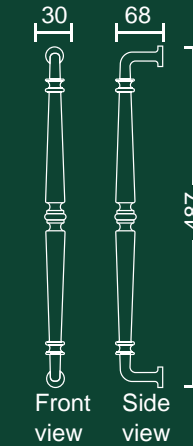

curves may vary
between production batches

Crescent

■ 3033S
600mm

Front view
Side view

■ 3032S
450mm
also available
■ 3031S
300mm
while stock
lasts

Granada

Front view
Side view

■ 3146S
487mm

Granada on Plate

Front view
Side view

■ 3147S
380mm

see our roller locks selection
suitable for use with
presentation pull handles.

□ 3108SXB
600mm
back to back
set only

□ 3108SXRe
600mm
back to back
set only