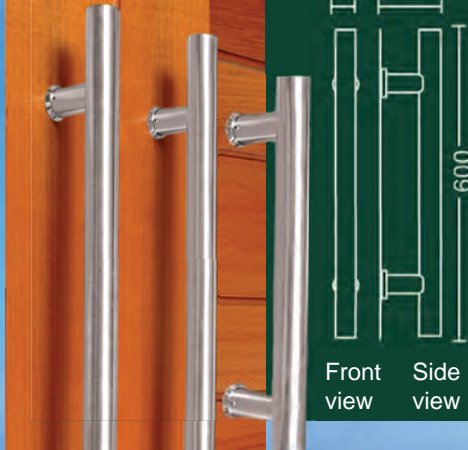

Helio

Front view Side view

■ 3037S 300mm

■ 3042S 600mm