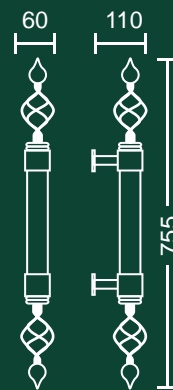

Front view Side view