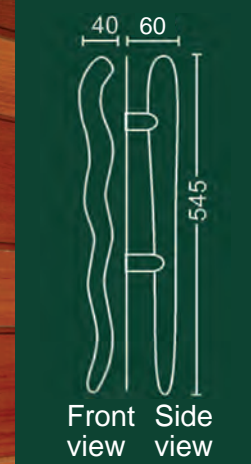

see our roller locks selection suitable for use with presentation pull handles.

gold emanates prestige

COPPER + PATINA HANDLES

■ 3006C/L
540mm
left handed
back to back
set only

PVD
Copper
Finish

■ 3006C/R
540mm
right handed
back to back
set only

Front view
Side view

■ 3123C/L
450mm
left handed
back to back
set only

■ 3123C/R
450mm
right handed
back to back
set only

Front view
Side view

■ 3102C/L
545mm
left handed

PVD
Copper
Finish

■ 3102C/R
545mm
right handed