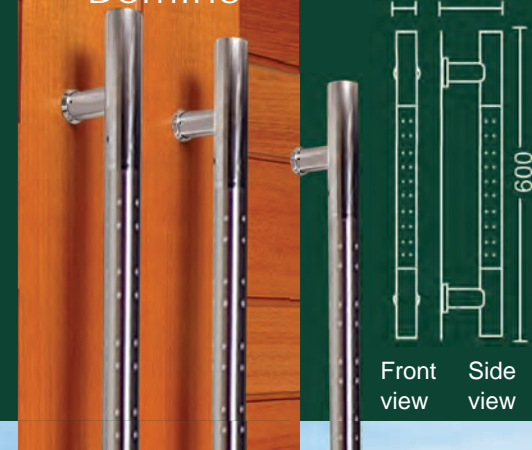

Domino

Front view Side view

■ 3034S 450mm

■ 3035S 600mm

silver is uniquely contemporary...