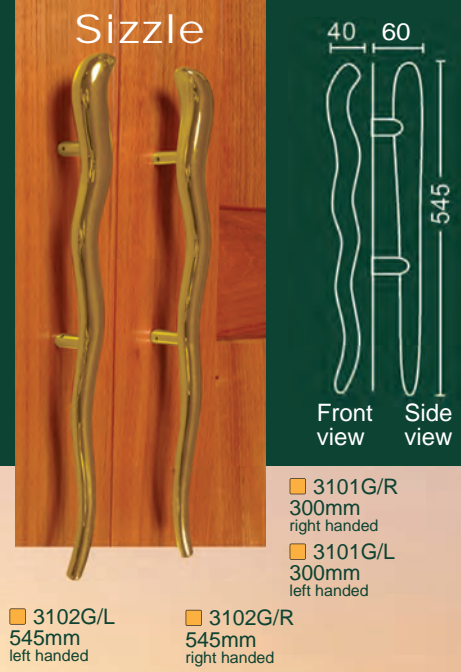

■ 3129T
full height
block grip

■ 3127T
full height
long grip

■ 3091BT
timber rope

Got ideas?
We can make almost any
timber handle design

Woodworkers custom manufacture timber handles to achieve various architectural effects in red cedar, rosewood, Vic. Ash or other woods on request using computer controlled CNC machining. Custom handles are fabricated for each specific application and can be moulded to an infinite variety of design options. POA

■ 3133TO
Timber Helio
Oak

pivot door
with
custom
timber
handle

GOLD HANDLES

Timber Connaught

Amman

Koji

Sizzle

Woodworkers PVD gold pull handles have a stainless steel core finished in the most durable of all finishes with a lifetime warranty not to tarnish

see our roller locks selection suitable for use with presentation pull handles.

gold emanates prestige

COPPER + PATINA HANDLES

■ 3006C/L
540mm
left handed
back to back
set only

PVD
Copper
Finish

■ 3006C/R
540mm
right handed
back to back
set only