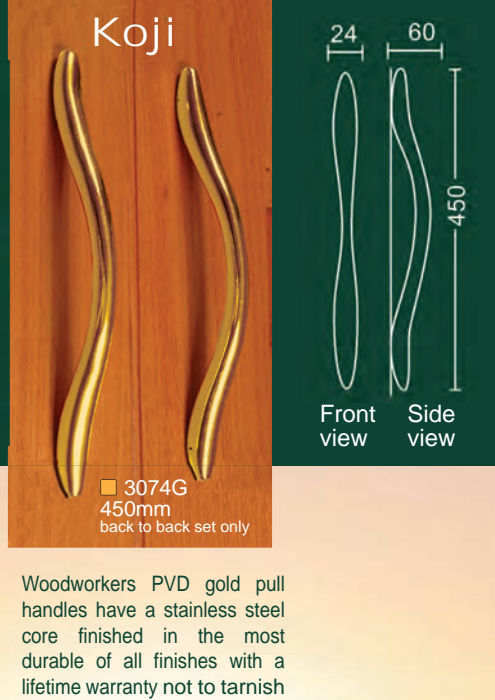

■ 3129T
full height
block grip

■ 3127T
full height
long grip

■ 3091BT
timber rope

Got ideas?
We can make almost any
timber handle design

Woodworkers custom manufacture timber handles to achieve various architectural effects in red cedar, rosewood, Vic. Ash or other woods on request using computer controlled CNC machining. Custom handles are fabricated for each specific application and can be moulded to an infinite variety of design options. POA

■ 3133TO
Timber Helio
Oak

pivot door
with
custom
timber
handle

GOLD HANDLES

Timber Connaught

Amman

Koji

Sizzle

Woodworkers PVD gold pull handles have a stainless steel core finished in the most durable of all finishes with a lifetime warranty not to tarnish

see our roller locks selection suitable for use with presentation pull handles.

gold emanates prestige

COPPER + PATINA HANDLES

■ 3006C/L
540mm
left handed
back to back
set only

PVD
Copper
Finish

■ 3006C/R
540mm
right handed
back to back
set only