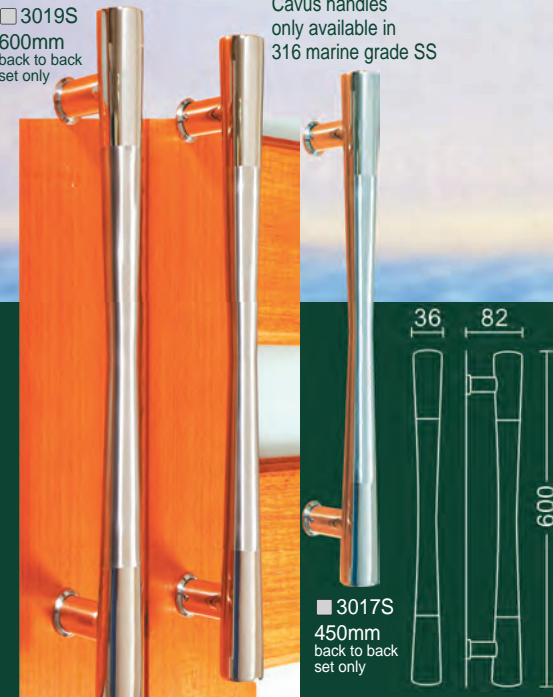

Cirque

■ 3088S 590mm

Front view Side view

Offset Nova

□ 3019S 600mm back to back set only

Cavus handles only available in 316 marine grade SS

Front view Side view

Cavus